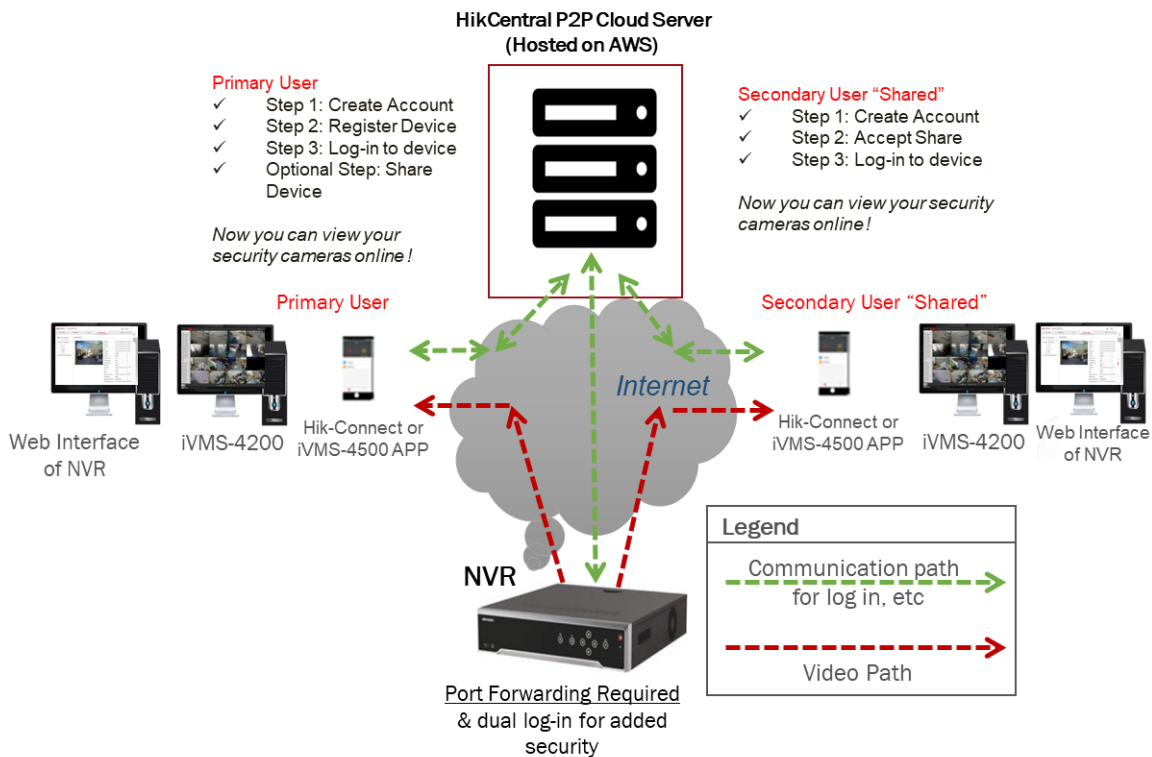

Hik-Connect DDNS service