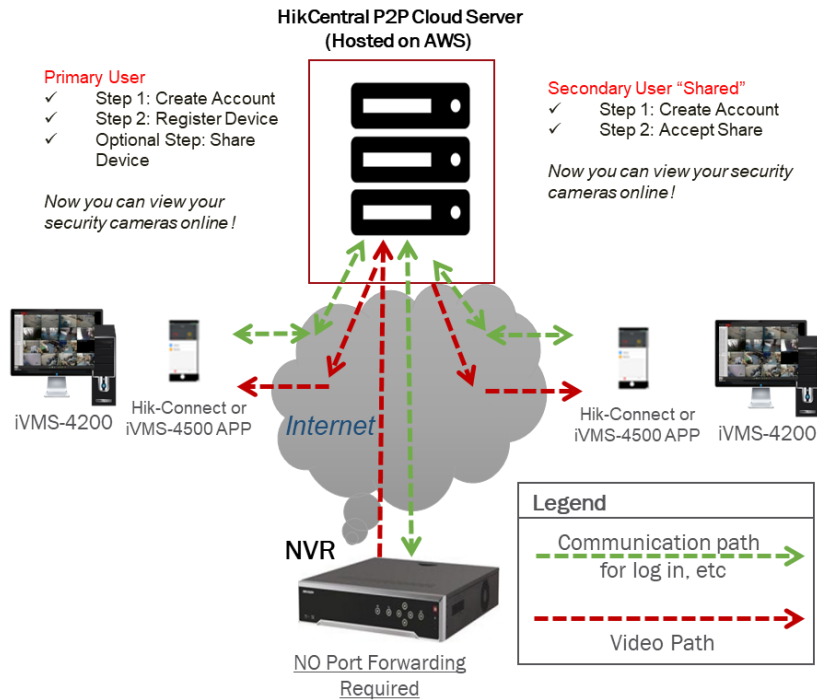

Hik-Connect P2P service